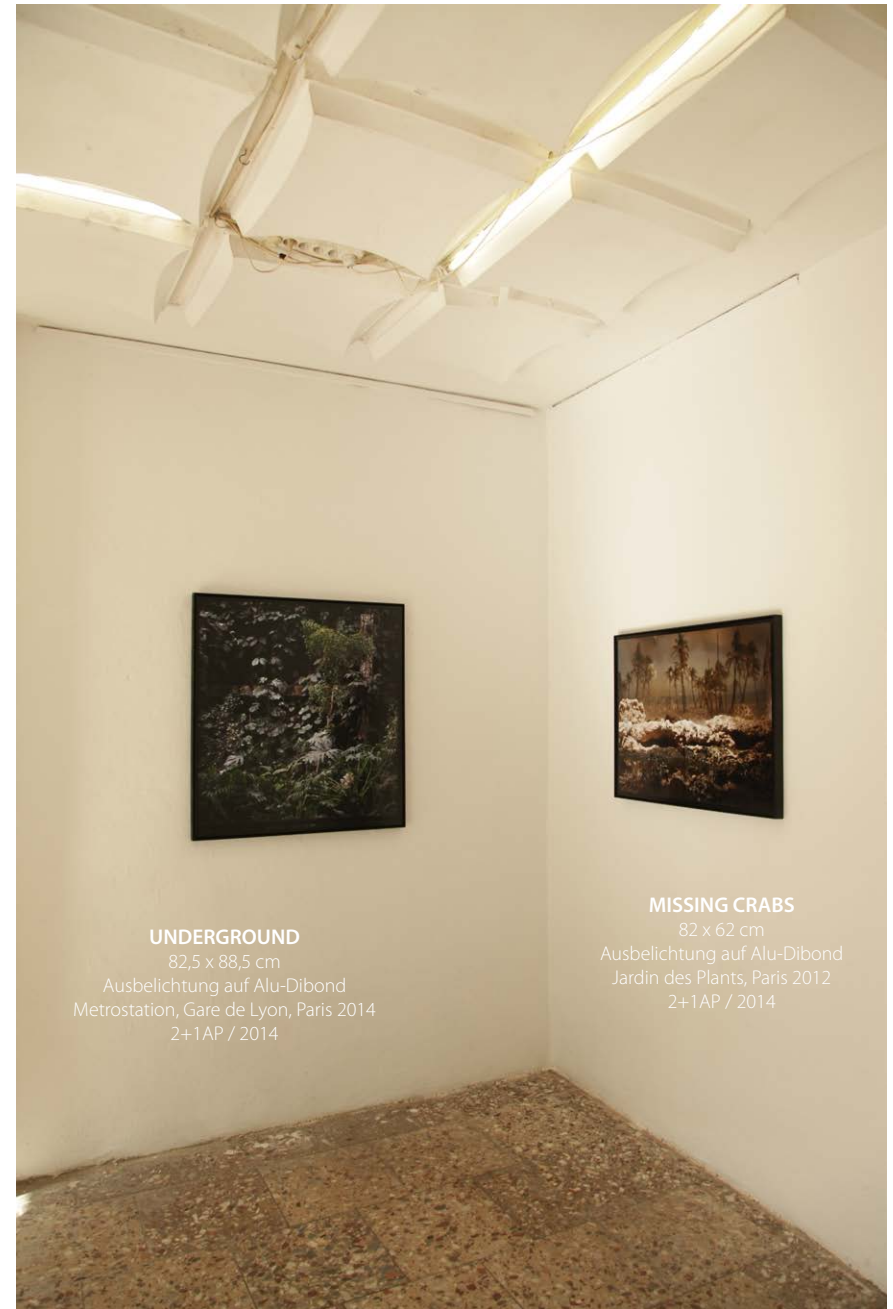

FOREST
41,5 x 57 cm
Ausbelichtung auf Alu-Dibond
Le Perreux, Bourgogne 2014
2+1AP / 2015

UNDERGROUND

82,5 x 88,5 cm
Ausbelichtung auf Alu-Dibond
Metrostation, Gare de Lyon, Paris 2014
2+1AP / 2014

MISSING CRABS

82 x 62 cm
Ausbelichtung auf Alu-Dibond
Jardin des Plants, Paris 2012
2+1AP / 2014